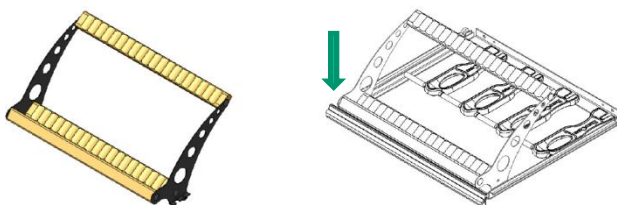

ASSEMBLY

* Weight of empty shelf

** Traditional Bordeaux and Burgundy